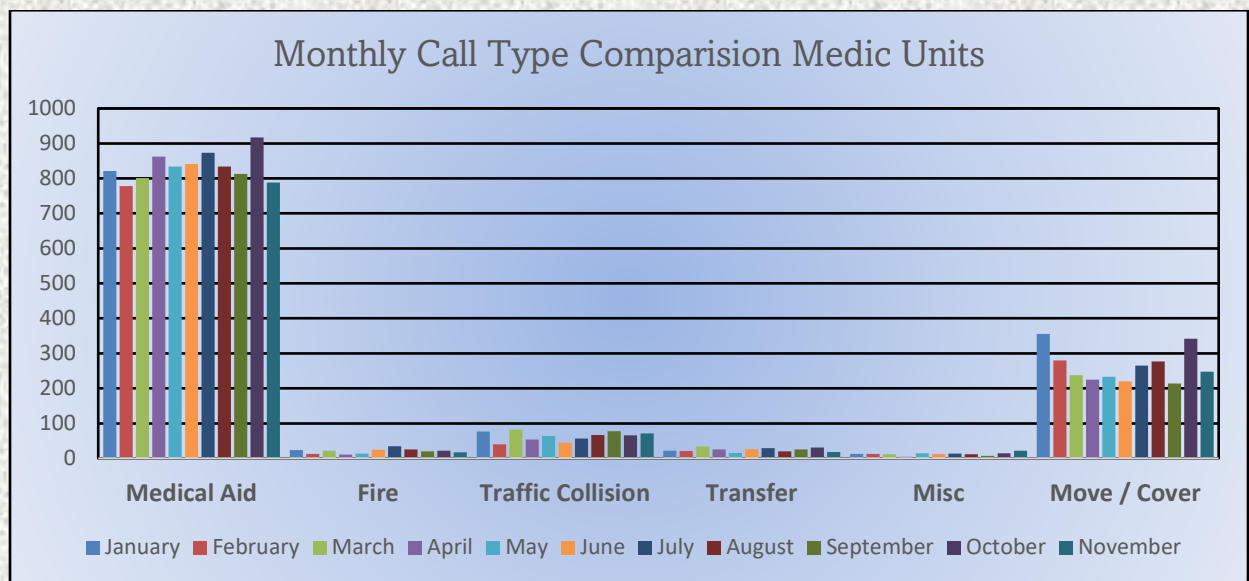

Total Responses for Medic Units: 950