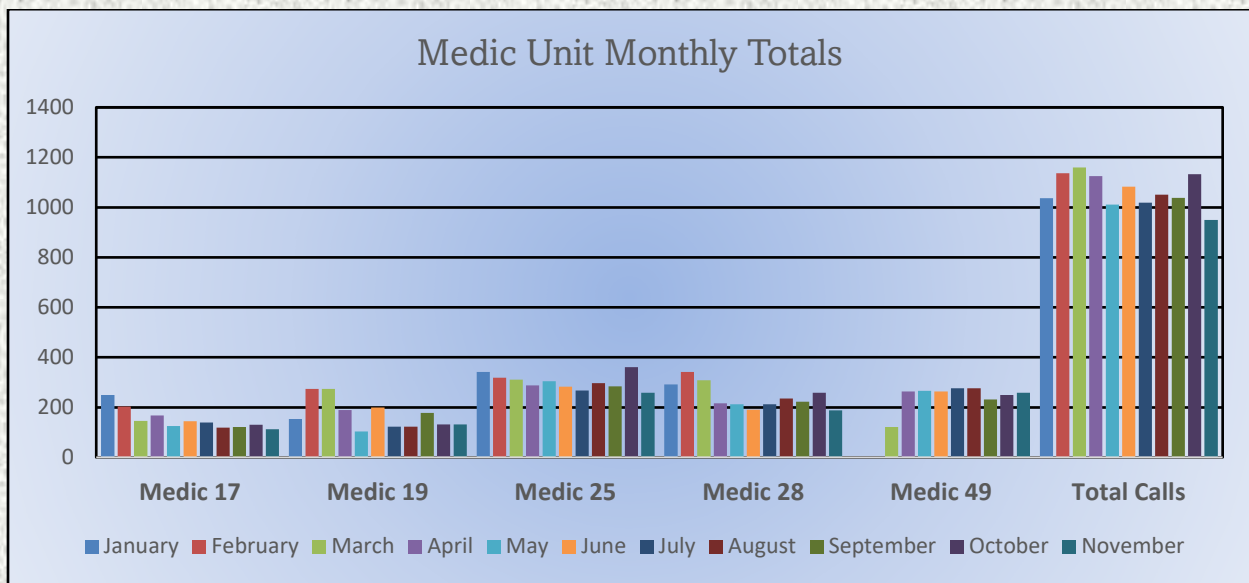

Total Responses for Medic Units: 950